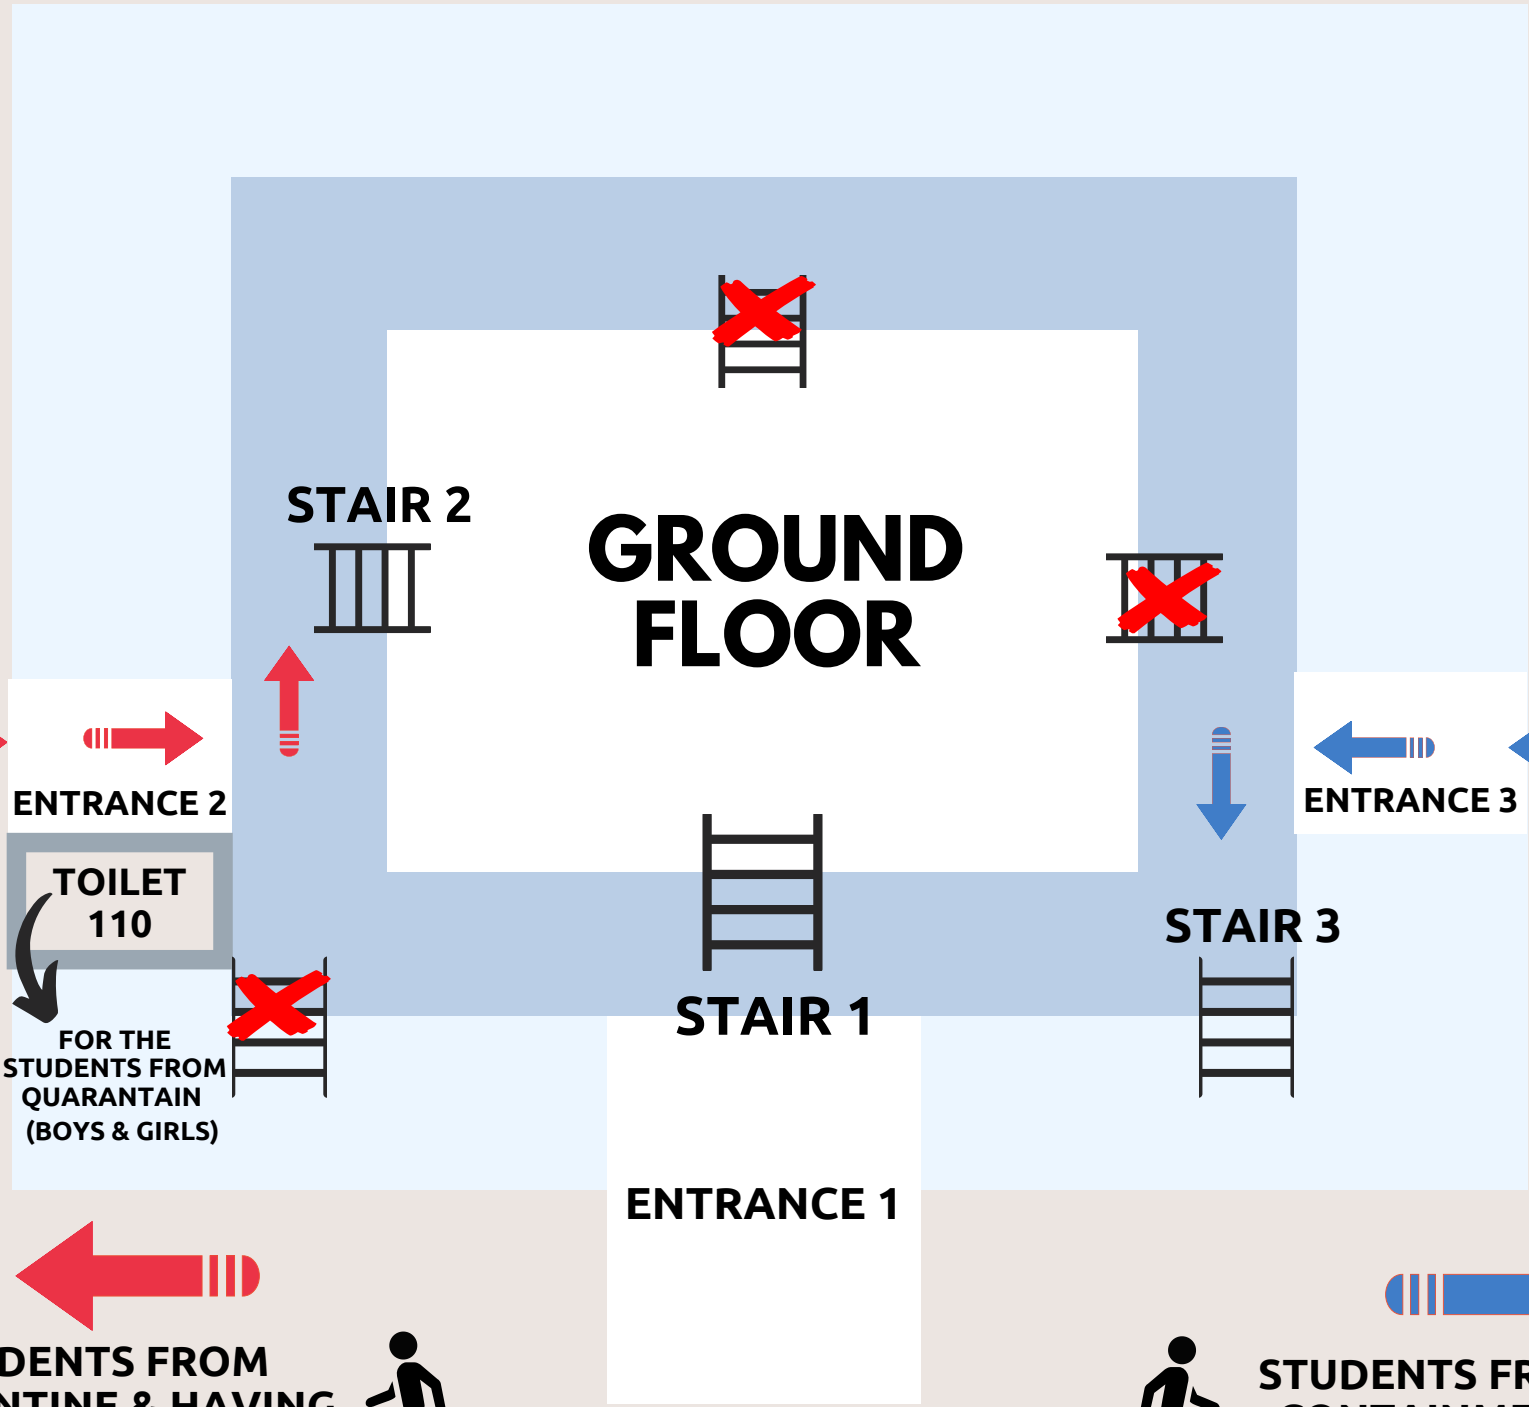

POLYTECHNIC SIDE

PARKING SIDE

ENTRANCE 2

TOILET  
110

FOR THE  
STUDENTS FROM  
QUARANTAIN  
(BOYS & GIRLS)

STAIR 2

**GROUND  
FLOOR**

STAIR 1

ENTRANCE 1

STAIR 3

ENTRANCE 3

STUDENTS FROM  
QUARANTINE & HAVING  
FLU LIKE SYMPTOMS

STUDENTS FROM  
CONTAINMENT  
ZONE

**POLYTECHNIC SIDE**

**PARKING SIDE**

**FOR THE STUDENTS HAVING FLU LIKE SYMPTOMS (BOYS & GIRLS)**

**FOR THE STUDENTS FROM CONTAINMENT ZONE (BOYS & GIRLS)**

**FRONT**

POLYTECHNIC SIDE

PARKING SIDE

(GIRLS)

(BOYS)

# SECOND FLOOR

FRONT