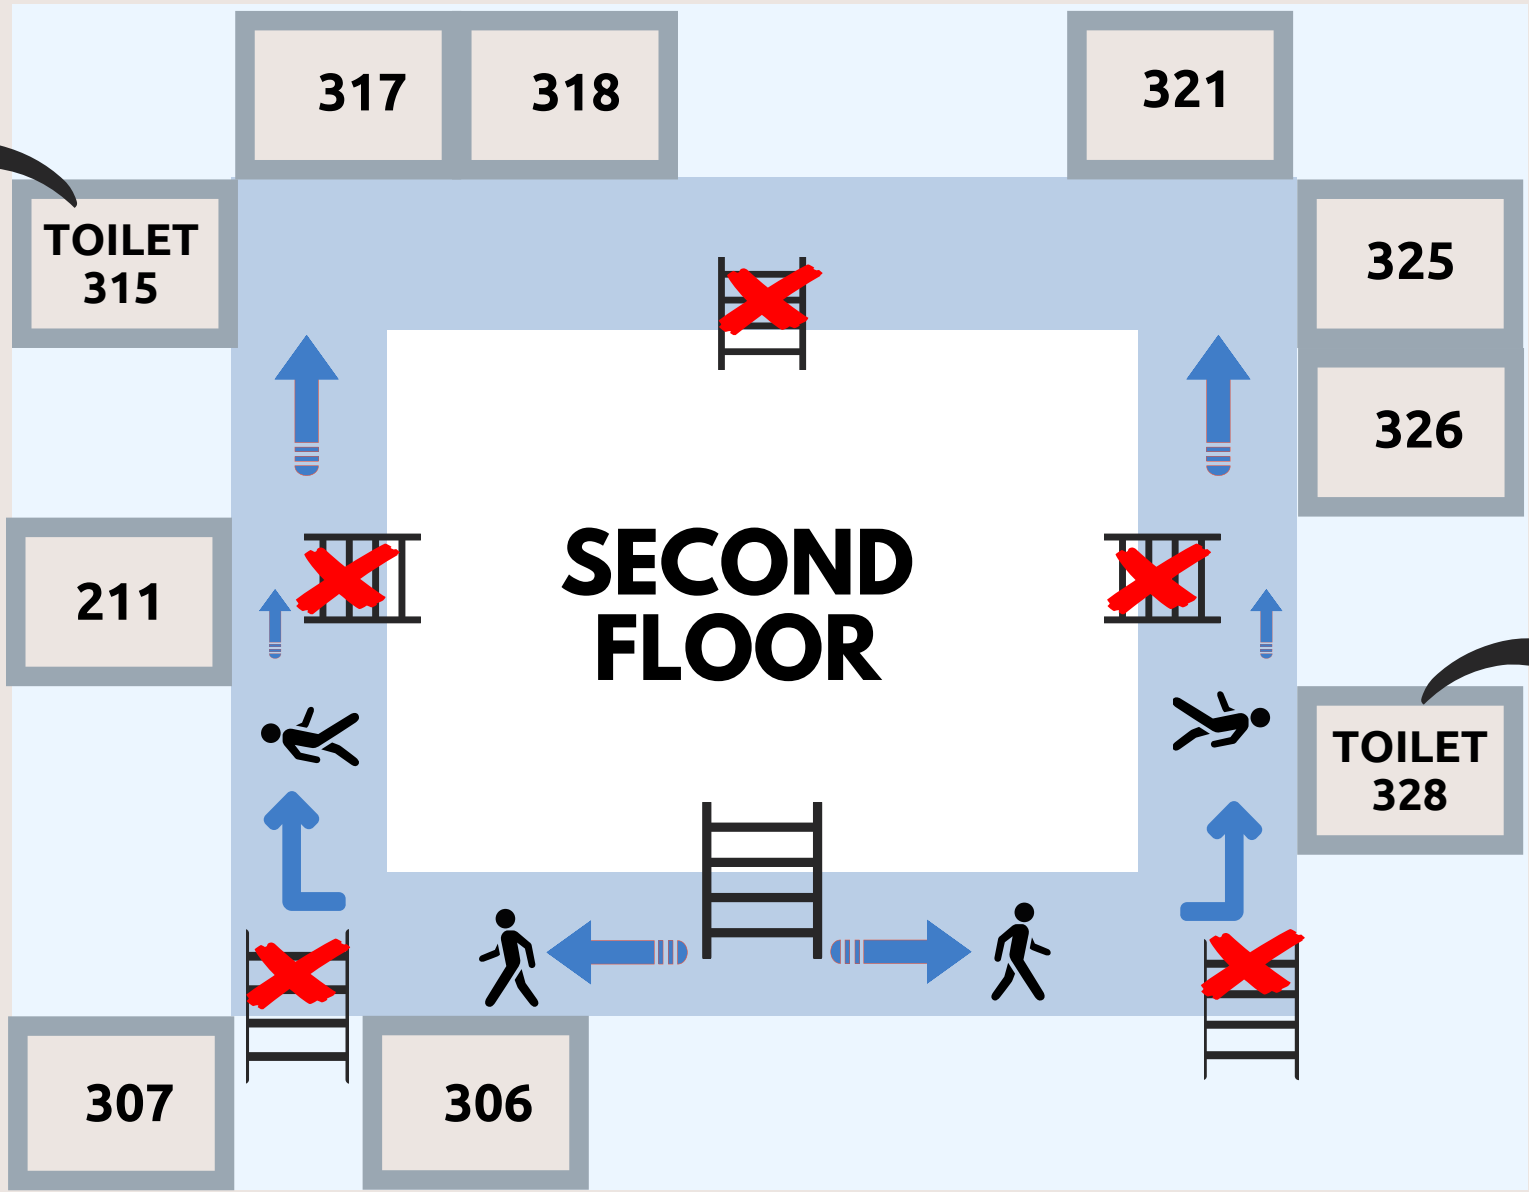

POLYTECHNIC SIDE

PARKING SIDE

ENTRANCE 2

TOILET  
110

FOR THE  
STUDENTS FROM  
QUARANTAIN  
(BOYS & GIRLS)

STAIR 2

**GROUND  
FLOOR**

STAIR 1

ENTRANCE 1

STAIR 3

ENTRANCE 3

STUDENTS FROM  
QUARANTINE & HAVING  
FLU LIKE SYMPTOMS

STUDENTS FROM  
CONTAINMENT  
ZONE

**POLYTECHNIC SIDE**

**PARKING SIDE**

**FOR THE STUDENTS HAVING FLU LIKE SYMPTOMS (BOYS & GIRLS)**

**FOR THE STUDENTS FROM CONTAINMENT ZONE (BOYS & GIRLS)**

**FRONT**

POLYTECHNIC SIDE

PARKING SIDE

(GIRLS)

(BOYS)

# SECOND FLOOR

FRONT